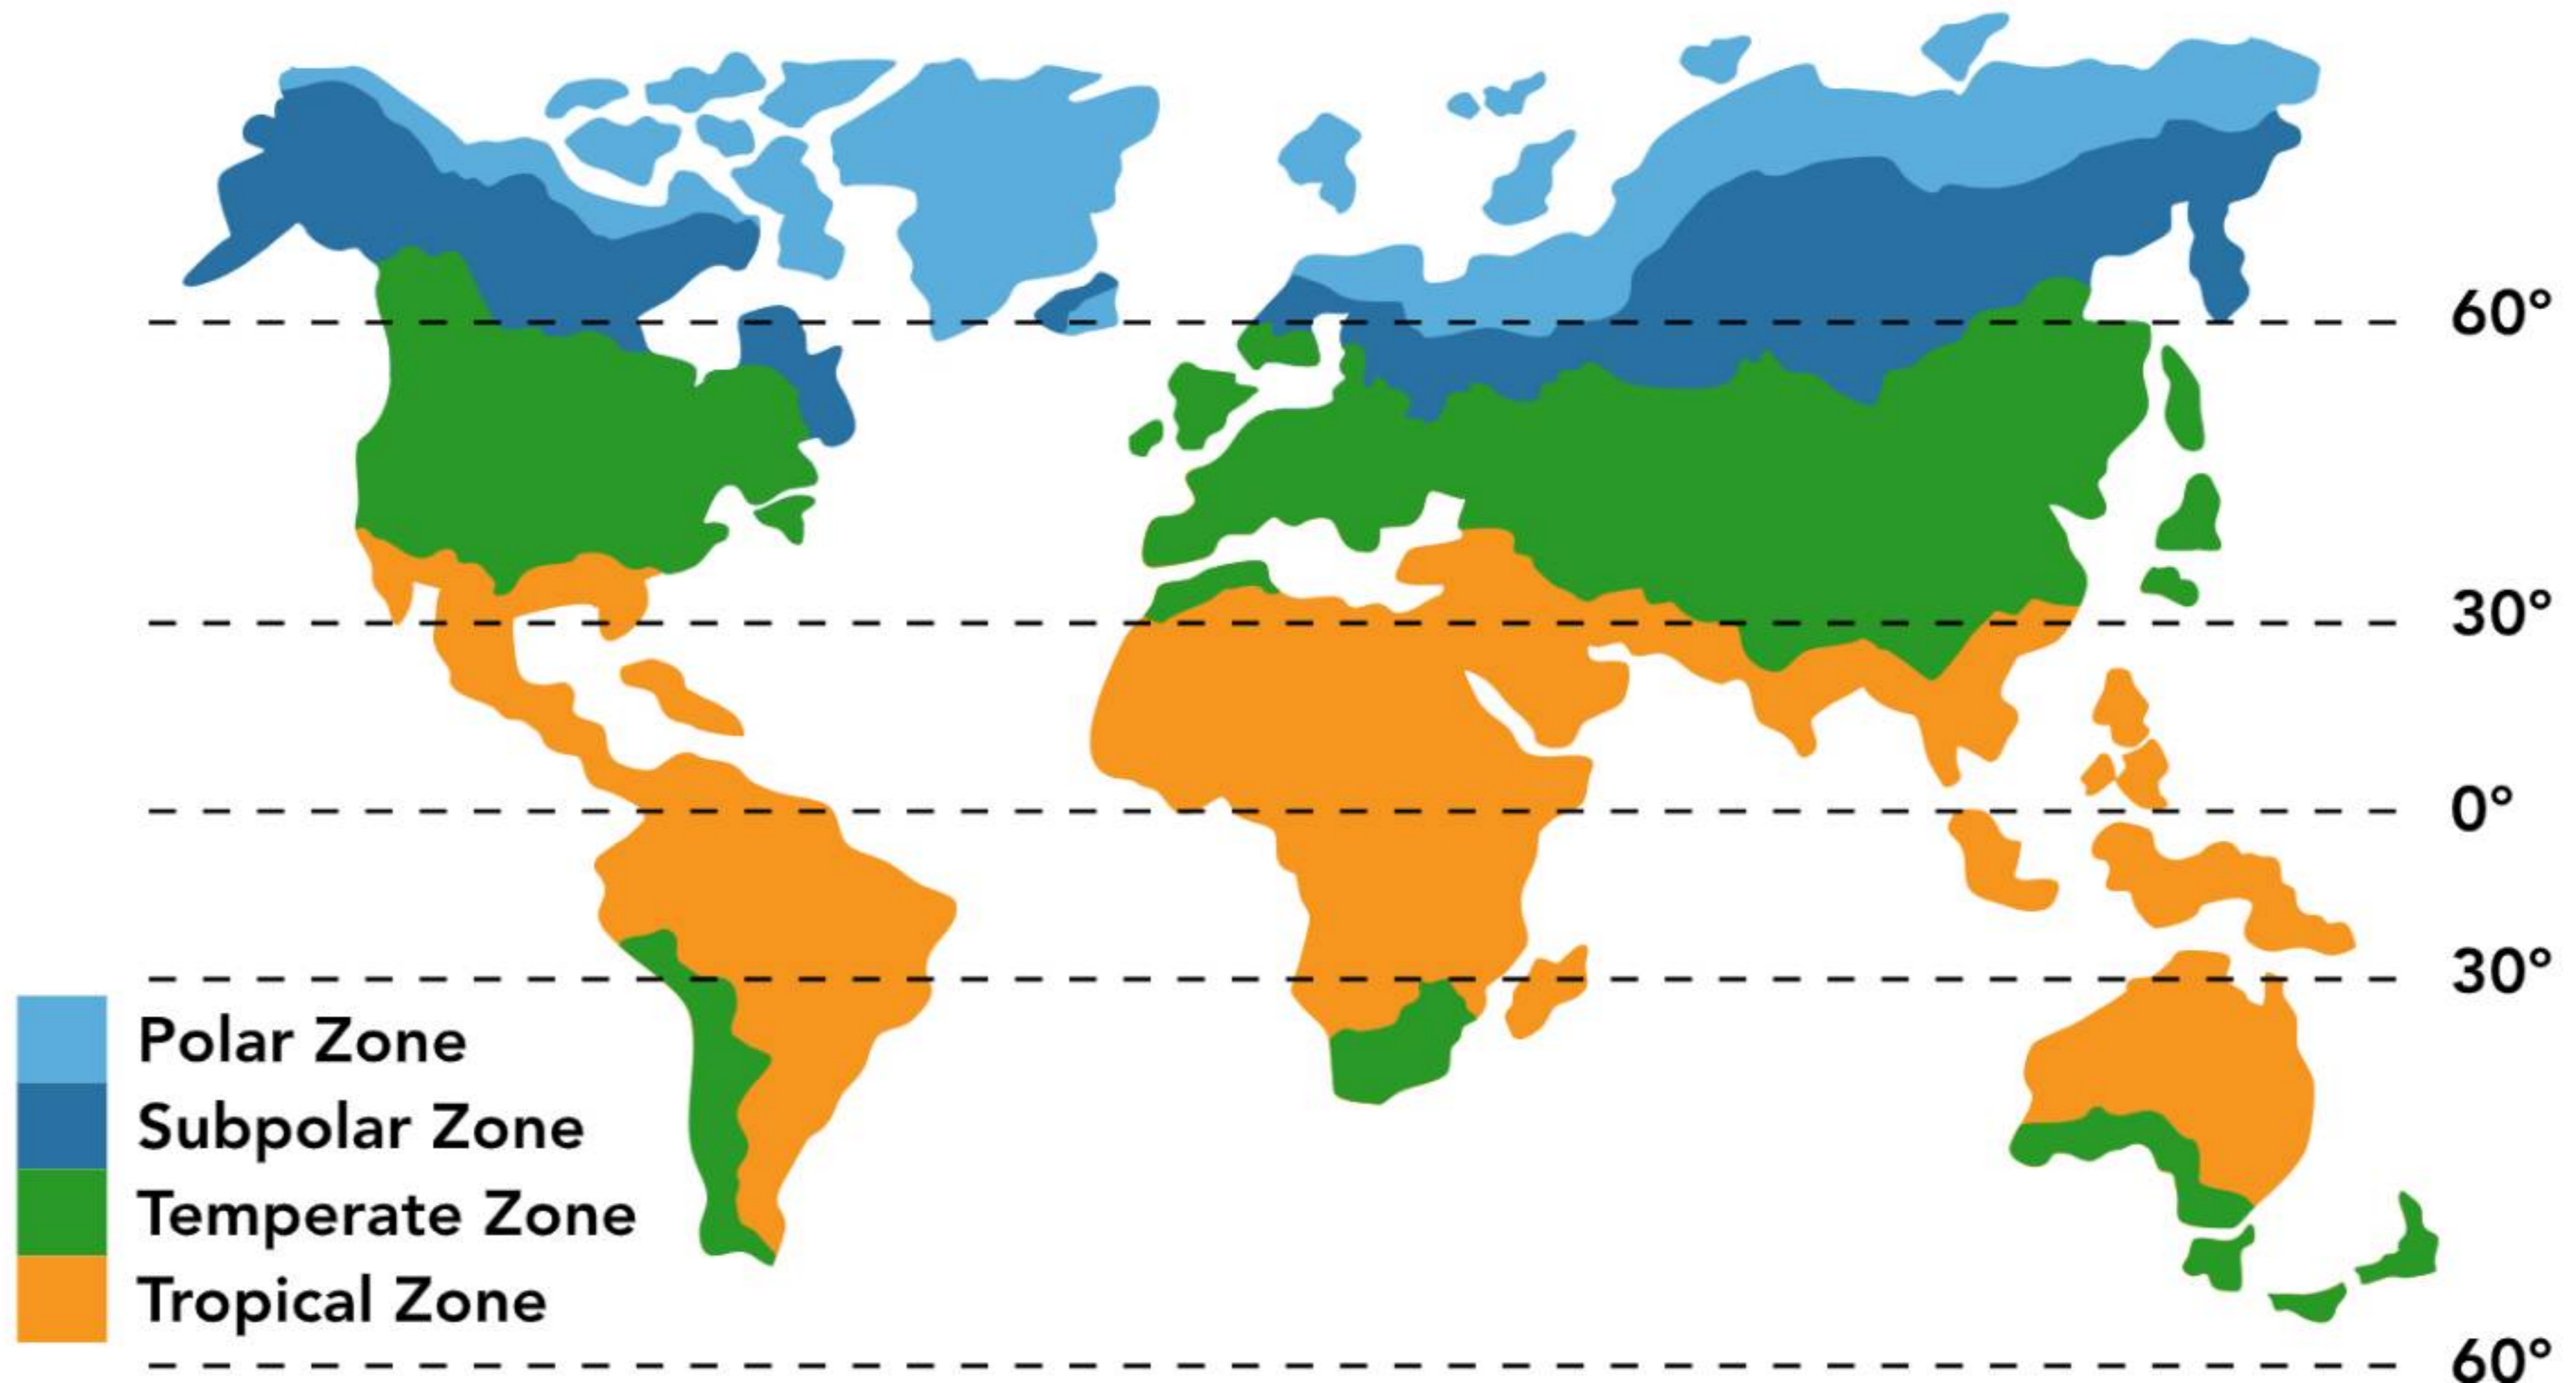

CLIMATE CHANGE ?